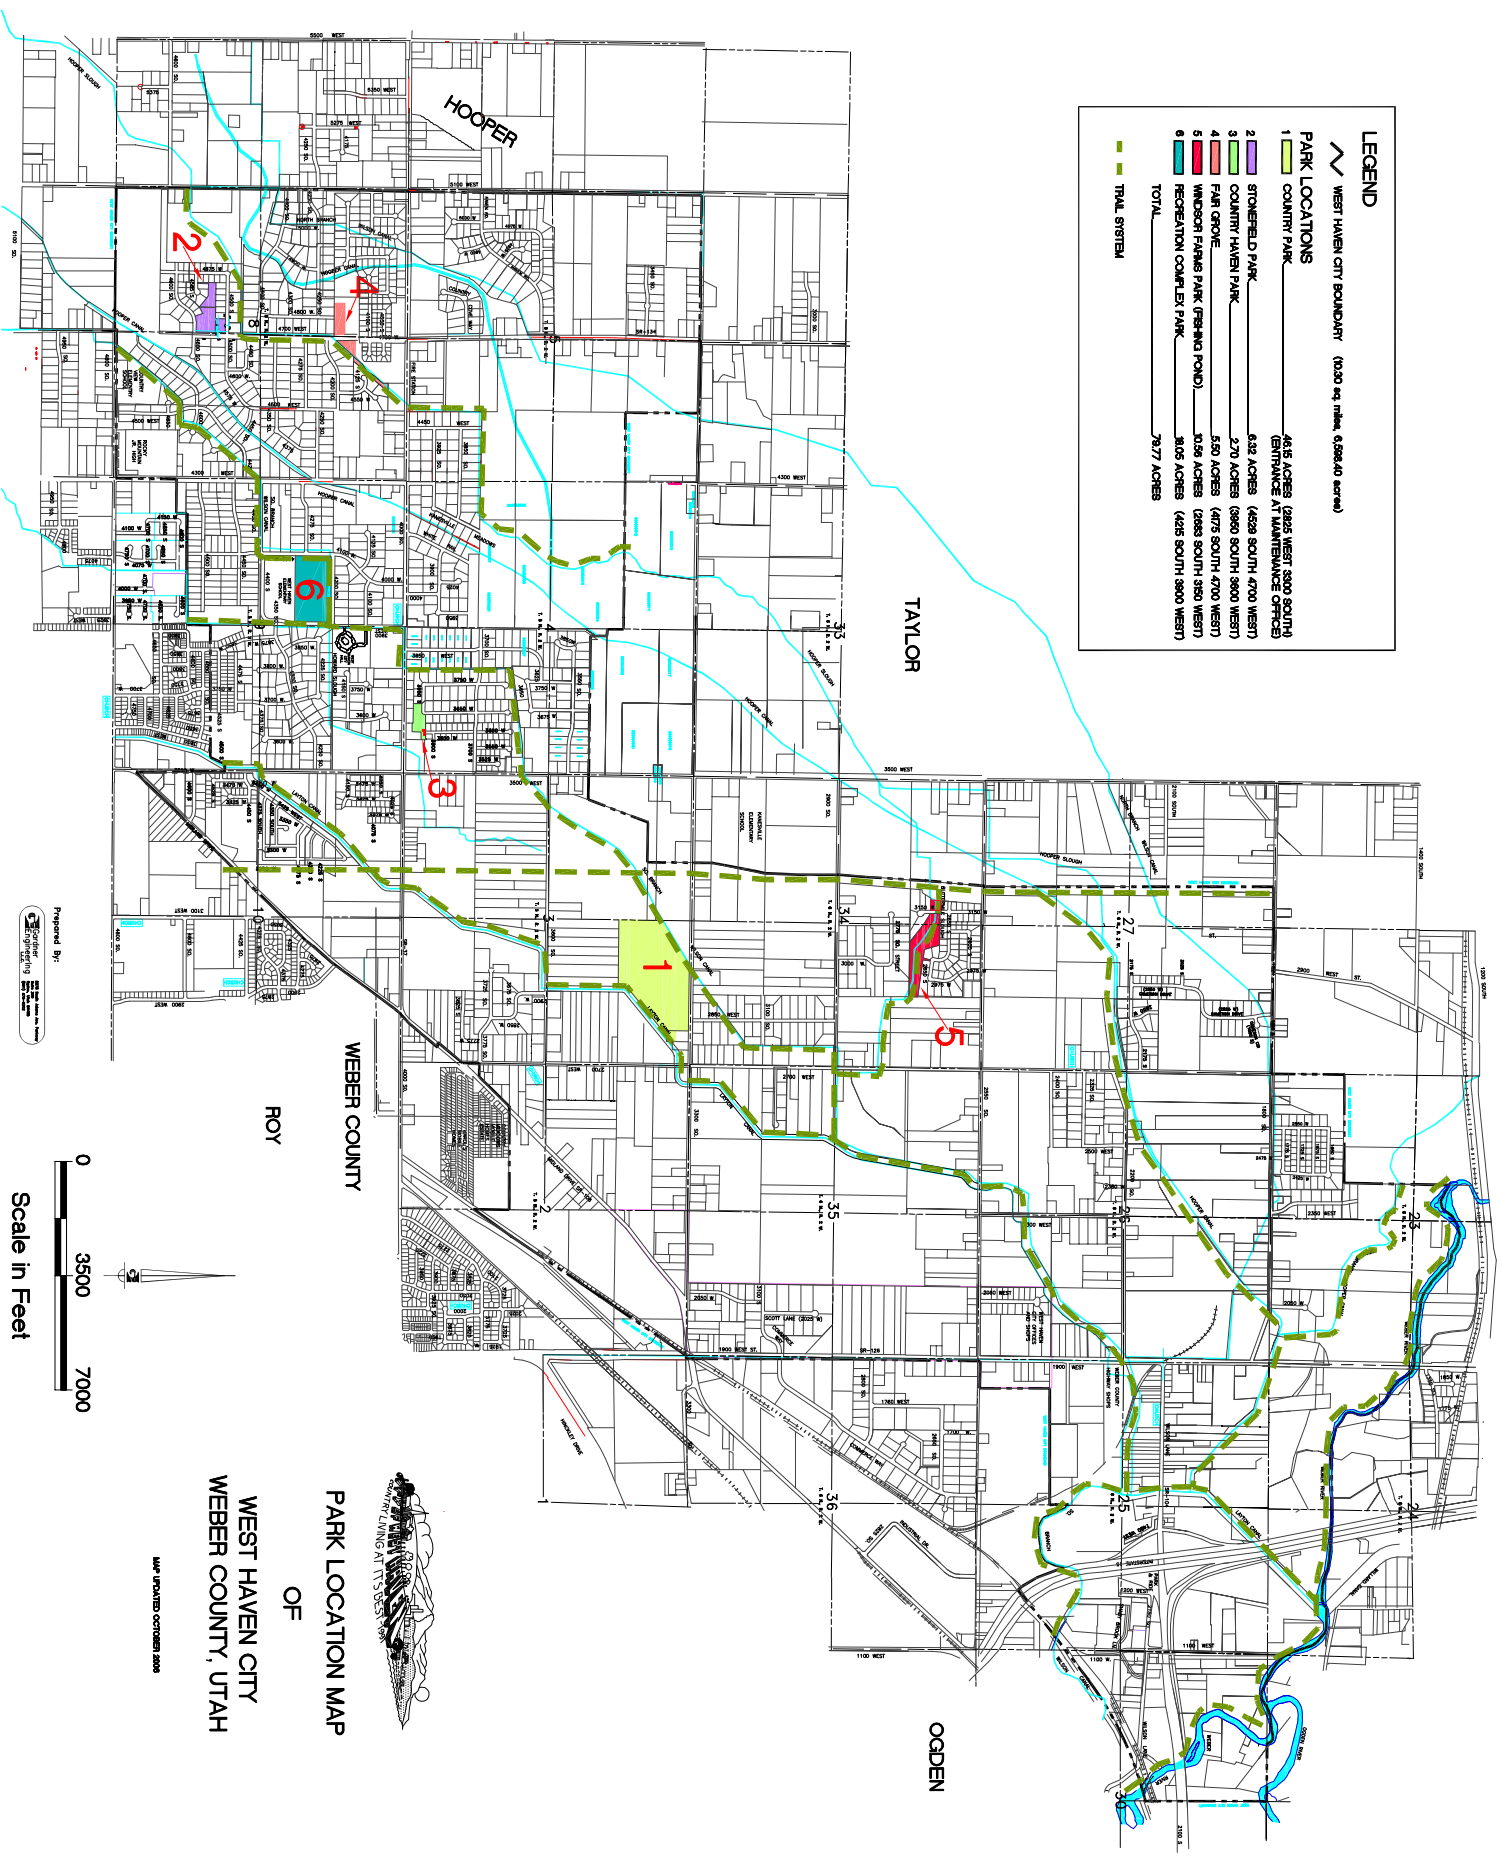

LEGEND

WEST HAVEN CITY BOUNDARY (1030 sq. miles, \$19940 sq. miles)

PARK LOCATIONS

1	COUNTRY PARK	415 ACRES (295 WEST 3800 SOUTH) (ENTRANCE AT MAINTENANCE OFFICE)
2	STONEFIELD PARK	632 ACRES (4528 SOUTH 4700 WEST)
3	COUNTRY HAVEN PARK	270 ACRES (9840 SOUTH 5800 WEST)
4	FARM GROVE	550 ACRES (4875 SOUTH 4700 WEST)
5	WINDSOR FARMS PARK (FISHING POND)	3156 ACRES (2585 SOUTH 5850 WEST)
6	RECREATION CENTER PARK	3005 ACRES (4215 SOUTH 3800 WEST)
TOTAL		7877 ACRES

TRAIL SYSTEM

Prepared By: [Logo]

PARK LOCATION MAP
OF
WEST HAVEN CITY
WEBER COUNTY, UTAH

MAP UPDATED OCTOBER 2008